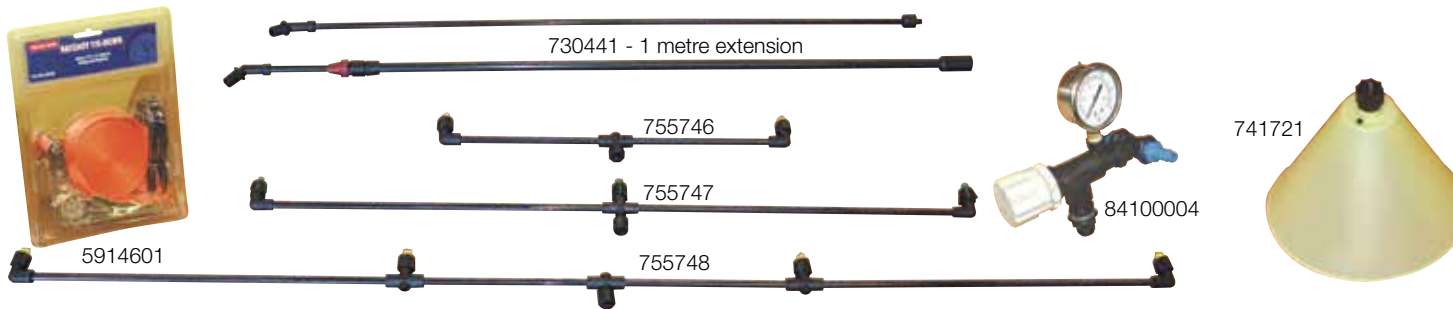

Part No	Lance and accessories
5911203	Lance 370mm & adjustable nozzle
72033100	0.37m Lance
72032900	0.5m Lance
730441	1 metre Lance
755742	Lance telescopic attachment 1.0m - 2.0m
755746	2 nozzle boom
755747	3 nozzle boom
755748	4 nozzle boom

Part No	Lance and accessories
741721	Cone shield
741647	Fan shield
5913709	8mm pest weed hose $/metre
5913710	10mm pest weed hose $/metre
5913711	12mm pest weed hose $/metre
74100404	20 metre hose reel - bare
5905111	3-way manifold & 1/2" hose tails
84100004	Pressure control
5914601	Ratchet strap

Part No	UTV boom
5908100	1.5 metre fixed
5908102	2.0 metre fixed
5908104	3.0 metre
5908105	4.0 metre
SB boom	
817047	6 metre - 12 nozzles
817062	8 metre - 16 nozzles
817084	10 metre - 20 nozzles

HARDI 60S spray gun is designed to reduce operator fatigue through use of light weight materials, yet is robust and durable to withstand the demands of farmers, orchardists and contractors.